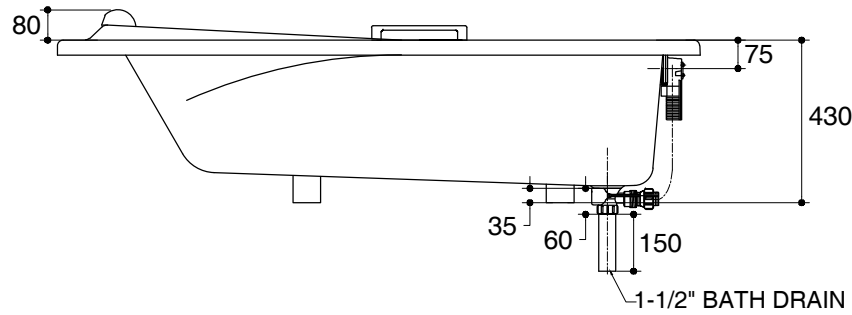

Dimensions are approximate.

Unit: mm

SKU	K-14882X-FGR58-WK
Name	PELICAN
Description	PLAIN BATH WITH GRIP AND PILLOW

KARAT