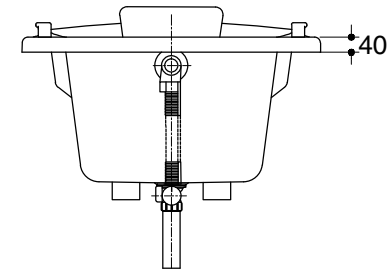

Dimensions are approximate.

Unit: mm

SKU	K-14882X-FGR58-WK
Name	PELICAN
Description	PLAIN BATH WITH GRIP AND PILLOW

KARAT