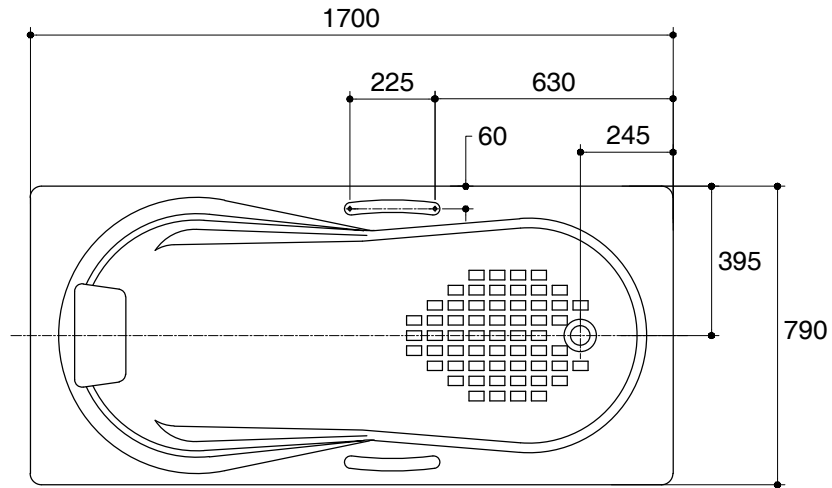

Dimensions are approximate.

Unit: mm

SKU	K-14882X-FGR58-WK
Name	PELICAN
Description	PLAIN BATH WITH GRIP AND PILLOW

KARAT